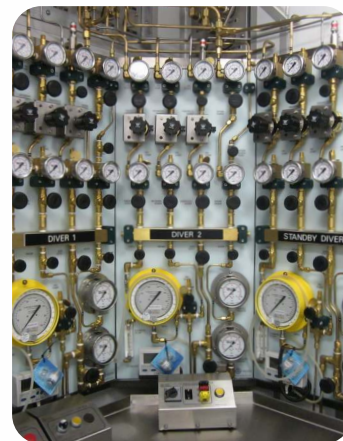

1800 WSN, 3 Diver Nitrox Dive Control Panel - Surface Mount

Description:

The 3-diver Nitrox control panel is a compact surface mount IMCA-compliant divers' gas control panel

Features:

- Surface mount
- 3 x diver gas outlet - 6 JIC
- 3 x diver pneumo outlet - 4 JIC
- 2 x Alternative 40bar inlet lines for Nitrox Mix for each diver, each line with a dedicated pressure regulator
- 1 x 200bar inlet line for air for

- each diver, each with a dedicated pressure regulator
- 1 x 40bar oxygen inlet line for each diver, each with a dedicated pressure regulator
- Safety valves on gas supply & pneumo
- 3 x Oxygen analysers (for each diver's downstream supply)
- 3 x Precision 3D depth gauges
- Only needle valves used within the panel including final supply valve to each diver
- All components (incl. all soft seals) are oxygen compatible
- All pipework supplied cleaned ready for oxygen use

Order Detail:

1800 WSN - 3 Diver Nitrox Dive Control Panel - Surface Mount	D-DP-028
Spares Kit for 1800 WPN	D-DP-028-01

1800 WPN, 3 Diver Nitrox Dive Control Panel - Panel Mount

Description:

The 3 Diver Nitrox Control Panel is a compact IMCA-compliant divers' gas control panel.

- each diver, each with a dedicated pressure regulator
- 1 x 40bar oxygen inlet line for each diver, each with a dedicated pressure regulator
- 3 x Oxygen analysers (for each diver's downstream supply)
- 3 x Precision 3D depth gauges
- Only needle valves used within the panel including final supply valve to each diver
- All components (incl. all soft seals) are oxygen compatible
- All pipework supplied cleaned ready for oxygen use
- Serviceable from the front side of the panel