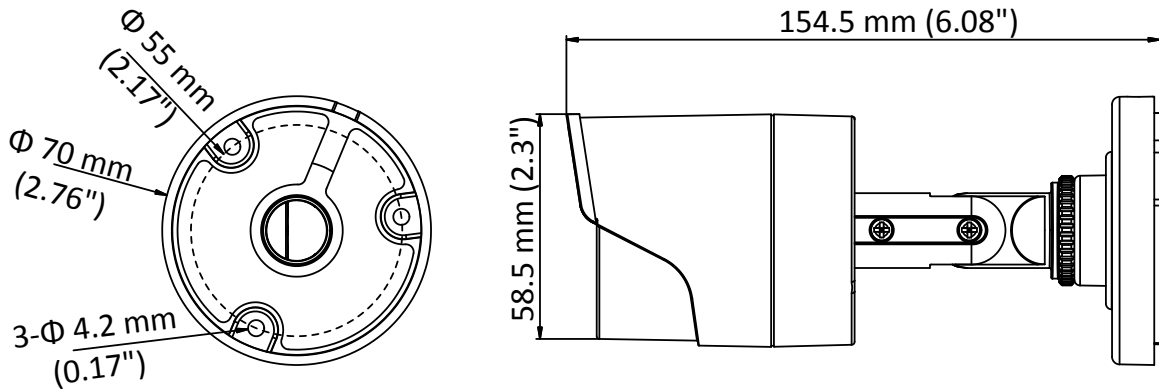

Dimensions