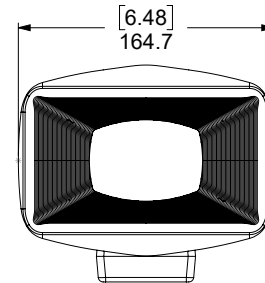

# Optim™ SeaCam®

OSC-2080	
<b>Optical Specifications</b>	
<b>Lens</b>	5.7 mm to 88.4 mm F/2.0 to F/3.8
<b>Optical Zoom<sup>1</sup></b>	15.5x
<b>Lossless Digital Zoom<sup>2</sup></b>	1.5x, 24x Combined
<b>Digital Zoom</b>	12x, 240x Combined
<b>Focus</b>	Wide: 50 mm ~ Infinity Tele: 350 mm ~ Infinity
<b>FOV in Water</b>	Wide: 86° D x 78° H x 48° V
<b>Video Specifications</b>	
<b>Image Sensor</b>	1/2.5" CMOS Progressive Scan
<b>Scene Illumination</b>	1.2 Lux
<b>Faceplate Illumination</b>	0.35 Lux
<b>Maximum Video Resolution</b>	3840 x 2160
<b>Video Output</b>	<b>HD-SDI 1.485Gb/s:</b> 1080p/29.97, 1080p/25, 1080i/59.94, 1080i/50, 720p/59.94, 720p/50 <b>3G-SDI 2.97Gb/s:</b> 1080p/59.94, 1080p/50 <b>6G-SDI 5.94Gb/s:</b> 2160p/29.97, 2160p/2
<b>Environmental Specifications</b>	
<b>Depth Rating</b>	6,000 m Optional: 11,000 m
<b>Operational Temperature</b>	-5 °C to 40 °C [23 °F to 104 °F]
<b>Storage Temperature</b>	-20 °C to 60 °C [-4 °F to 140 °F]
<b>Electrical Specifications</b>	
<b>Voltage</b>	10~36 VDC
<b>Power</b>	Fiber Optic: 12W max FlexLink and Coax: 10W max
<b>Serial Protocol</b>	SeaSense™ Serial Protocol, VISCA
<b>Control Interface</b>	RS-232, RS-485, Tristate (zoom, focus, auto focus)
<b>Mechanical Specifications</b>	
<b>Housing</b>	6Al-4V Titanium
<b>Port</b>	Optical glass dome
<b>Housing Diameter</b>	107.2 mm [4.22 in]
<b>Overall Length (Without Connector)</b>	333.4 mm [13.12 in]
<b>Weight in Air</b>	6.85 kg [15.1 lb]
<b>Weight in Water</b>	2.73 kg [6.02 lb]
<b>Connector</b>	
<b>Fiber</b>	Electric: SEACON MCBH6M Fiber Optic: SEACON MINF-1FO Contact Sales for more options.
<b>Coax</b>	SEACON MINL Contact Sales for more options.
<b>FlexLink</b>	SubConn DBH8M Contact Sales for more options.

[inch]  
mm

<sup>1</sup> Wide zoom limit set to 15.5x at factory. Full 20x optical zoom available. Image will vignette in corners at full wide with 20x optical zoom.

<sup>2</sup> Oversampled image on sensor provides additional zoom without degrading overall image quality.