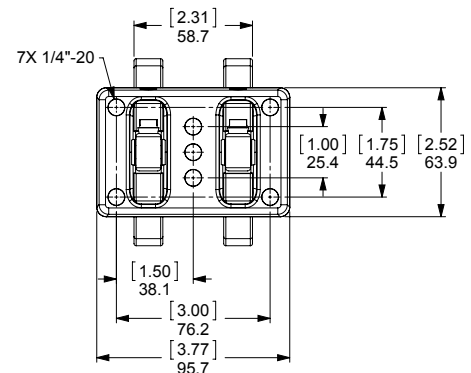

# Optim™ SeaCam®

OSC-2080	
<b>Optical Specifications</b>	
<b>Lens</b>	5.7 mm to 88.4 mm F/2.0 to F/3.8
<b>Optical Zoom<sup>1</sup></b>	15.5x
<b>Lossless Digital Zoom<sup>2</sup></b>	1.5x, 24x Combined
<b>Digital Zoom</b>	12x, 240x Combined
<b>Focus</b>	Wide: 50 mm ~ Infinity Tele: 350 mm ~ Infinity
<b>FOV in Water</b>	Wide: 86° D x 78° H x 48° V
<b>Video Specifications</b>	
<b>Image Sensor</b>	1/2.5" CMOS Progressive Scan
<b>Scene Illumination</b>	1.2 Lux
<b>Faceplate Illumination</b>	0.35 Lux
<b>Maximum Video Resolution</b>	3840 x 2160
<b>Video Output</b>	<b>HD-SDI 1.485Gb/s:</b> 1080p/29.97, 1080p/25, 1080i/59.94, 1080i/50, 720p/59.94, 720p/50 <b>3G-SDI 2.97Gb/s:</b> 1080p/59.94, 1080p/50 <b>6G-SDI 5.94Gb/s:</b> 2160p/29.97, 2160p/2
<b>Environmental Specifications</b>	
<b>Depth Rating</b>	6,000 m Optional: 11,000 m
<b>Operational Temperature</b>	-5 °C to 40 °C [23 °F to 104 °F]
<b>Storage Temperature</b>	-20 °C to 60 °C [-4 °F to 140 °F]
<b>Electrical Specifications</b>	
<b>Voltage</b>	10~36 VDC
<b>Power</b>	Fiber Optic: 12W max FlexLink and Coax: 10W max
<b>Serial Protocol</b>	SeaSense™ Serial Protocol, VISCA
<b>Control Interface</b>	RS-232, RS-485, Tristate (zoom, focus, auto focus)
<b>Mechanical Specifications</b>	
<b>Housing</b>	6Al-4V Titanium
<b>Port</b>	Optical glass dome
<b>Housing Diameter</b>	107.2 mm [4.22 in]
<b>Overall Length (Without Connector)</b>	333.4 mm [13.12 in]
<b>Weight in Air</b>	6.85 kg [15.1 lb]
<b>Weight in Water</b>	2.73 kg [6.02 lb]
<b>Connector</b>	
<b>Fiber</b>	Electric: SEACON MCBH6M Fiber Optic: SEACON MINF-1FO Contact Sales for more options.
<b>Coax</b>	SEACON MINL Contact Sales for more options.
<b>FlexLink</b>	SubConn DBH8M Contact Sales for more options.

[inch]  
mm

<sup>1</sup> Wide zoom limit set to 15.5x at factory. Full 20x optical zoom available. Image will vignette in corners at full wide with 20x optical zoom.

<sup>2</sup> Oversampled image on sensor provides additional zoom without degrading overall image quality.