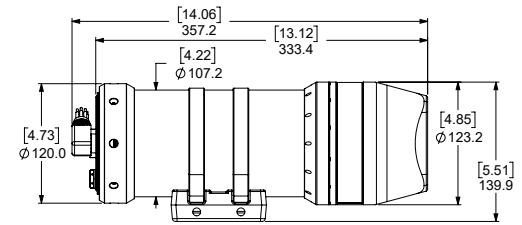

# Optim™ SeaCam®

OSC-2080	
<b>Optical Specifications</b>	
<b>Lens</b>	5.7 mm to 88.4 mm F/2.0 to F/3.8
<b>Optical Zoom<sup>1</sup></b>	15.5x
<b>Lossless Digital Zoom<sup>2</sup></b>	1.5x, 24x Combined
<b>Digital Zoom</b>	12x, 240x Combined
<b>Focus</b>	Wide: 50 mm ~ Infinity Tele: 350 mm ~ Infinity
<b>FOV in Water</b>	Wide: 86° D x 78° H x 48° V
<b>Video Specifications</b>	
<b>Image Sensor</b>	1/2.5" CMOS Progressive Scan
<b>Scene Illumination</b>	1.2 Lux
<b>Faceplate Illumination</b>	0.35 Lux
<b>Maximum Video Resolution</b>	3840 x 2160
<b>Video Output</b>	<b>HD-SDI 1.485Gb/s:</b> 1080p/29.97, 1080p/25, 1080i/59.94, 1080i/50, 720p/59.94, 720p/50 <b>3G-SDI 2.97Gb/s:</b> 1080p/59.94, 1080p/50 <b>6G-SDI 5.94Gb/s:</b> 2160p/29.97, 2160p/2
<b>Environmental Specifications</b>	
<b>Depth Rating</b>	6,000 m Optional: 11,000 m
<b>Operational Temperature</b>	-5 °C to 40 °C [23 °F to 104 °F]
<b>Storage Temperature</b>	-20 °C to 60 °C [-4 °F to 140 °F]
<b>Electrical Specifications</b>	
<b>Voltage</b>	10~36 VDC
<b>Power</b>	Fiber Optic: 12W max FlexLink and Coax: 10W max
<b>Serial Protocol</b>	SeaSense™ Serial Protocol, VISCA
<b>Control Interface</b>	RS-232, RS-485, Tristate (zoom, focus, auto focus)
<b>Mechanical Specifications</b>	
<b>Housing</b>	6Al-4V Titanium
<b>Port</b>	Optical glass dome
<b>Housing Diameter</b>	107.2 mm [4.22 in]
<b>Overall Length (Without Connector)</b>	333.4 mm [13.12 in]
<b>Weight in Air</b>	6.85 kg [15.1 lb]
<b>Weight in Water</b>	2.73 kg [6.02 lb]
<b>Connector</b>	
<b>Fiber</b>	Electric: SEACON MCBH6M Fiber Optic: SEACON MINF-1FO Contact Sales for more options.
<b>Coax</b>	SEACON MINL Contact Sales for more options.
<b>FlexLink</b>	SubConn DBH8M Contact Sales for more options.

[inch]  
mm

<sup>1</sup> Wide zoom limit set to 15.5x at factory. Full 20x optical zoom available. Image will vignette in corners at full wide with 20x optical zoom.

<sup>2</sup> Oversampled image on sensor provides additional zoom without degrading overall image quality.